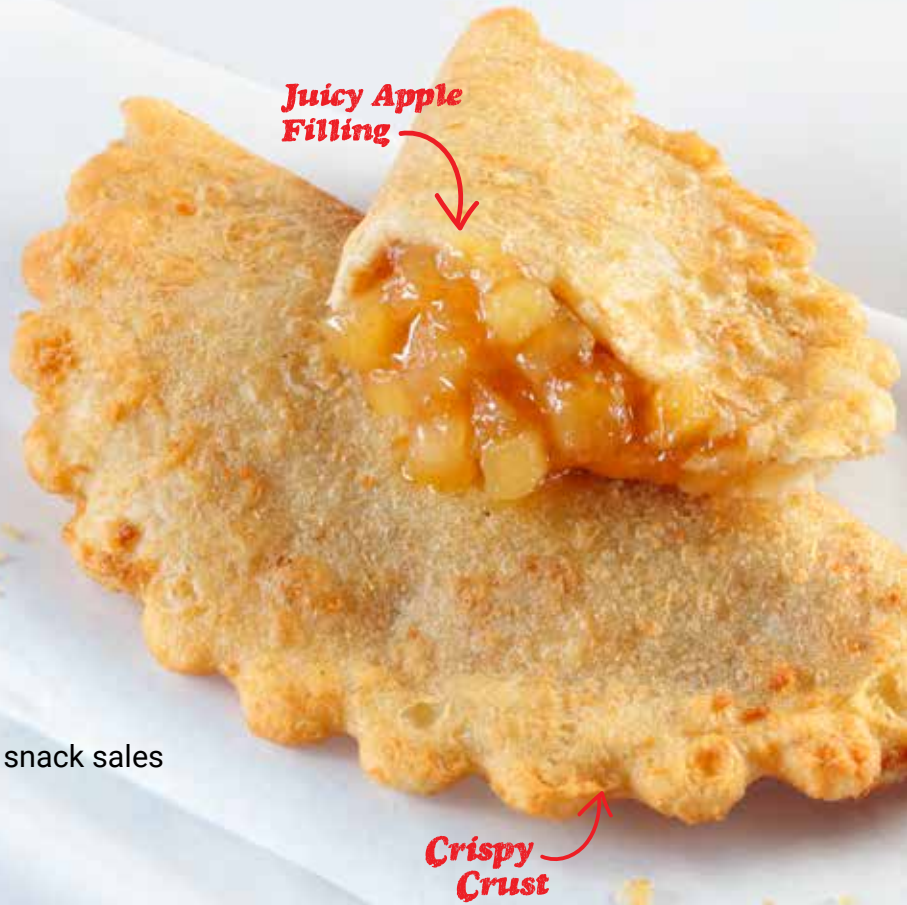

**APPLE
PIE EMPANADAS**

A **CLASSIC FAVORITE** *crafted*
for **ON-THE-GO** *cravings.*

Ruiz[®]
FOODSERVICE

Sweet EMPANADAS WITH ALL-DAY APPEAL

From America's #1 Brand of Frozen Mexican Food*

El Monterey® Apple Pie Empanadas make it easy to serve up a classic favorite in an on-the-go pastry. Simply bake or fry and hold in the hot case for up to 4 hours.

- Grow incremental breakfast, dessert and snack sales
- Made by hand with real ingredients
- Delectable light & flaky crust

More choices — all of them delicious!

	MASTER CASE UPC	PRODUCT NUMBER	CASE PACK	PRODUCT DESCRIPTION	NET CASE WEIGHT	GROSS WEIGHT	CASE CUBE	TIER & HIGH	CASE DIMENSIONS
WITHOUT SLEEVES	10071007000642	00064	3/8/3 oz.	Apple Pie	4.5 lbs	5.08 lbs	0.37	26 x 5	8.5 x 8.0 x 9.38
	10071007735575	73557	3/8/3 oz.	Egg, Sausage, Cheese & Potatoes	4.5 lbs	5.08 lbs	0.37	26 x 5	8.5 x 8.0 x 9.38
	10071007732109	73210	3/8/3 oz.	Egg, Bacon, Cheese & Potatoes	4.5 lbs	5.08 lbs	0.37	26 x 5	8.5 x 8.0 x 9.38
	10071007730532	73053	3/8/3 oz.	Beef & Cheese	4.5 lbs	5.08 lbs	0.37	26 x 5	8.5 x 8.0 x 9.38
	10071007730563	73056	3/8/3 oz.	Chicken & Cheese	4.5 lbs	5.08 lbs	0.37	26 x 5	8.5 x 8.0 x 9.38
WITH SLEEVES	10071007001475	00147	3/8/3 oz.	Apple Pie	4.5 lbs	5.28 lbs	0.37	26 x 5	8.5 x 8.0 x 9.38
	10071007738125	73812	3/8/3 oz.	Egg, Sausage, Cheese & Potatoes	4.5 lbs	5.28 lbs	0.37	26 x 5	8.5 x 8.0 x 9.38
	10071007734820	73482	3/8/3 oz.	Beef & Cheese	4.5 lbs	5.28 lbs	0.37	26 x 5	8.5 x 8.0 x 9.38
	10071007738521	73852	3/8/3 oz.	Chicken & Cheese	4.5 lbs	5.28 lbs	0.37	26 x 5	8.5 x 8.0 x 9.38